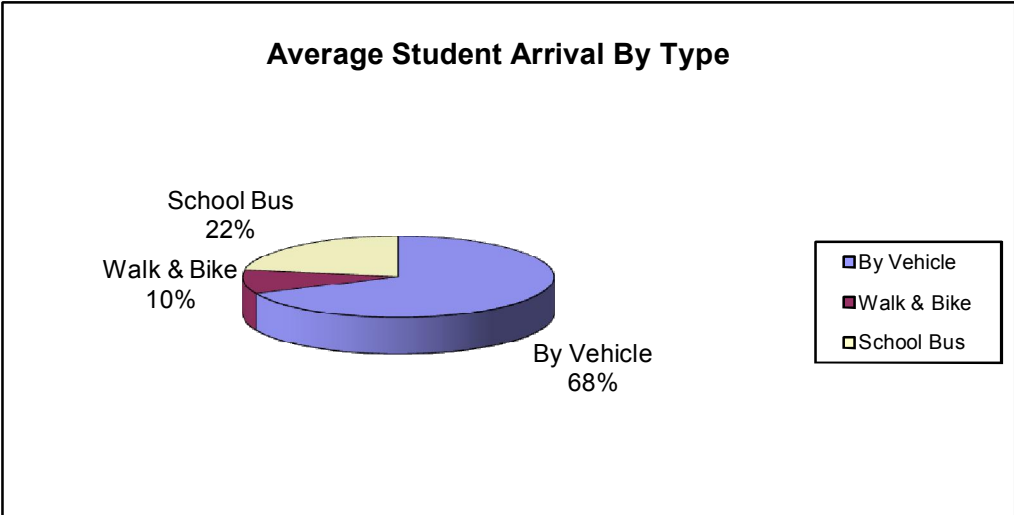

SCHOOL NAME: MESA VERDE ELEMENTARY
 COUNTS TAKEN: APRIL 19, 21, & 27, 2011

The Number of Students that Arrived to School:					
	Weather	By Vehicle	Walking & Biking	School Bus	Total by Day
Tuesday, April 19	Partly cloudy; low 40's	346	41	115	502
Wednesday, April 27	Sunny; low 40's	340	54	115	509
Thursday, April 21	Sunny; low 30's	345	49	108	502

Vehicle Counts (North/South Lots Combined)

	Number of Vehicles
Tuesday, April 19	210
Wednesday, April 27	243
Thursday, April 21	229