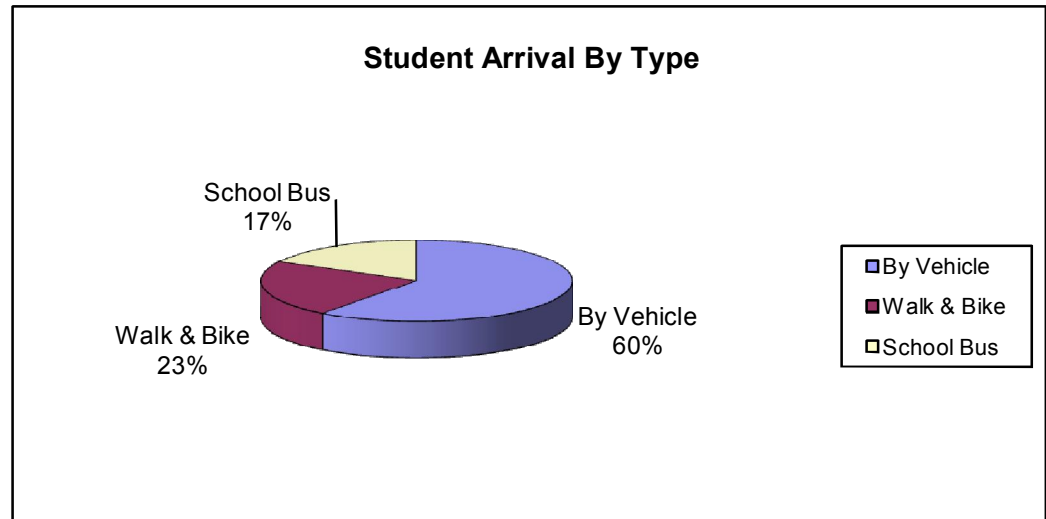

SCHOOL NAME: McKINLEY ELEMENTARY  
COUNTS TAKEN: SEPTEMBER 15-17, 2009

		The Number of Students that Arrived to School:			
	Weather	By Vehicle	Walking & Biking	School Bus	Total by Day
Tuesday, September 15	Sunny & Clear; Mid 50s	293	142	95	530
Wednesday, September 16	Sun & Clouds; Mid 50s	318	123	91	532
Thursday, September 17	Cloudy & Rain; Mid 50s	345	91	88	524

**Vehicle Counts at McKinley**

	Number of Vehicles
Tuesday, September 15	259
Wednesday, September 16	261
Thursday, September 17	273