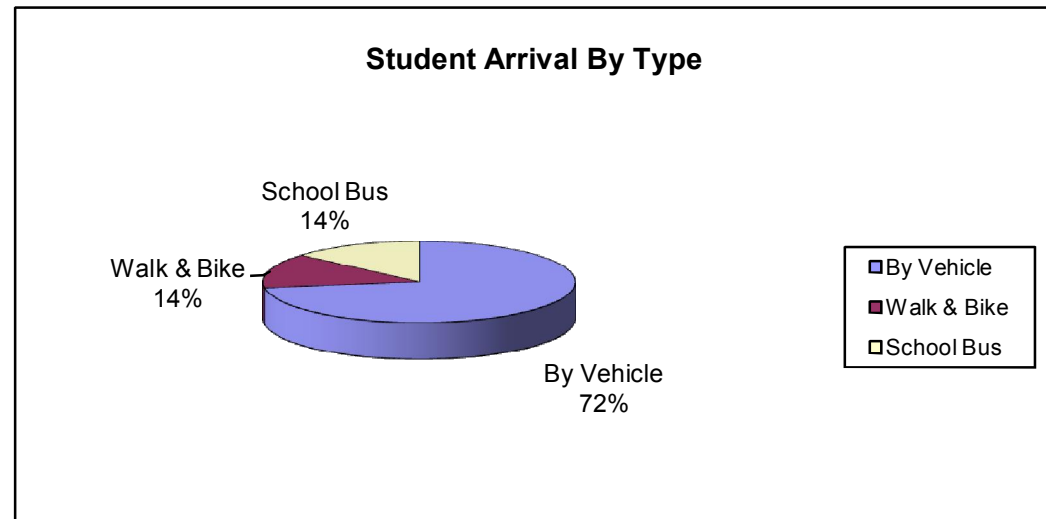

SCHOOL NAME: McKINLEY ELEMENTARY
COUNTS TAKEN: APRIL 20-21 & 23, 2009

The Number of Students that Arrived to School:					
	Weather	By Vehicle	Walking & Biking	School Bus	Total by Day
Monday, April 20	Sunny & Clear; High 30s	408	66	72	546
Tuesday, April 21	Sunny & Clear; High 30s	404	67	77	548
Thursday, April 23	Sunny & Clear; Low 40s	380	92	75	547

Vehicle Counts at Apache

	Number of Vehicles
Monday, April 20	259
Tuesday, April 21	311
Thursday, April 23	239