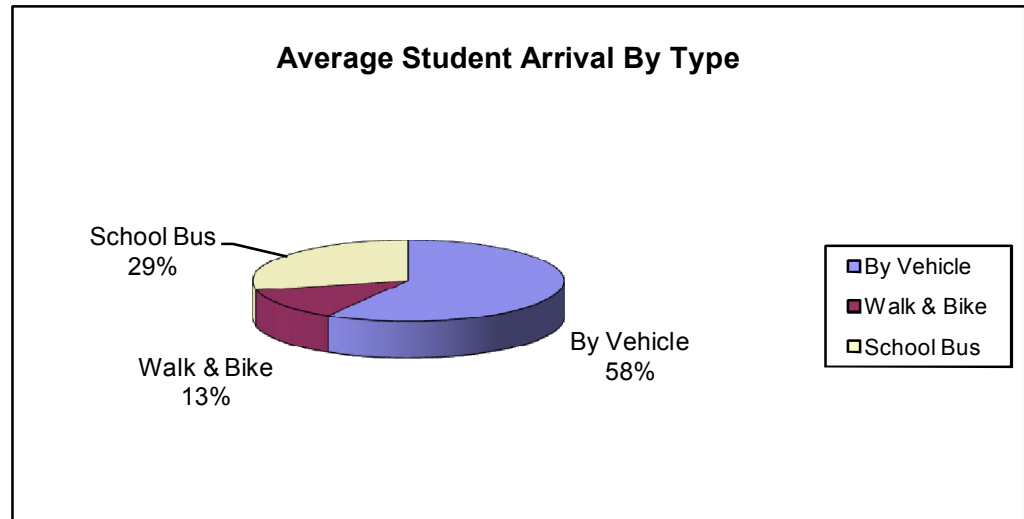

SCHOOL NAME: MESA VERDE ELEMENTARY
 COUNTS TAKEN: SEPTEMBER 14-16, 2010

		The Number of Students that Arrived to School:			
	Weather	By Vehicle	Walking & Biking	School Bus	Total by Day
Tuesday, September 14	Sunny & Clear; mid 50s	300	64	150	514
Wednesday, September 15	Sunny & Clear; low 50s	315	60	141	516
Thursday, September 16	Sunny & Clear; high 40s	290	73	152	515

Vehicle Counts (North/South Lots Combined)

	Number of Vehicles
Tuesday, September 14	231
Wednesday, September 15	269
Thursday, September 16	244