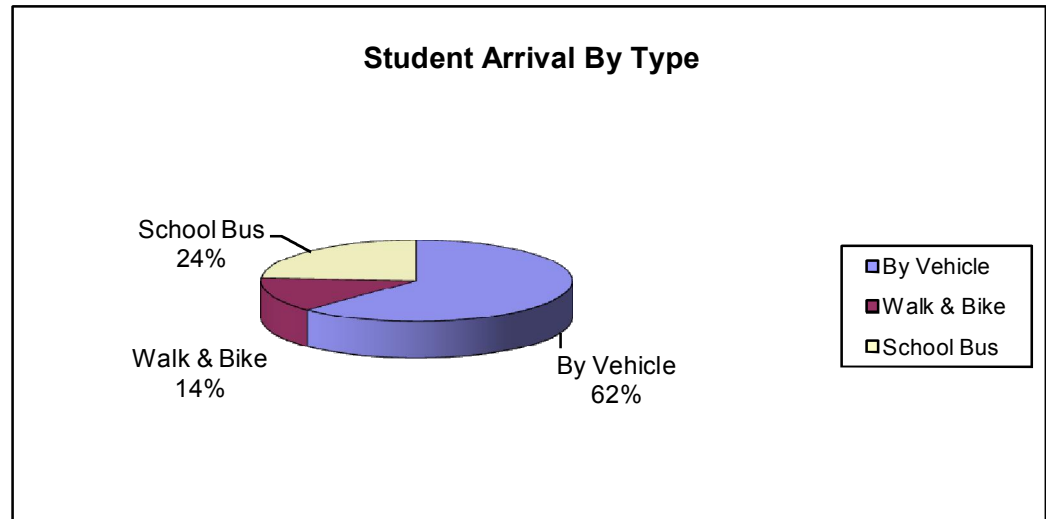

SCHOOL NAME: MESA VERDE ELEMENTARY
 COUNTS TAKEN: SEPTEMBER 22-24, 2009

		The Number of Students that Arrived to School:			
	Weather	By Vehicle	Walking & Biking	School Bus	Total by Day
Tuesday, September 22	Sunny & Clear; Mid 30s*	326	58	119	503
Wednesday, September 23	Sunny & Clear; High 30s	328	55	124	507
Thursday, September 24	Sunny & Clear; Low 40s	290	95	120	505

*NOTE: Sept 22 was Picture Day

Cold temperatures may have impacted the number of walkers on Tuesday & Wednesday

Vehicle Counts (North/South Lots Combined)

	Number of Vehicles
Tuesday, September 22	209
Wednesday, September 23	224
Thursday, September 24	210