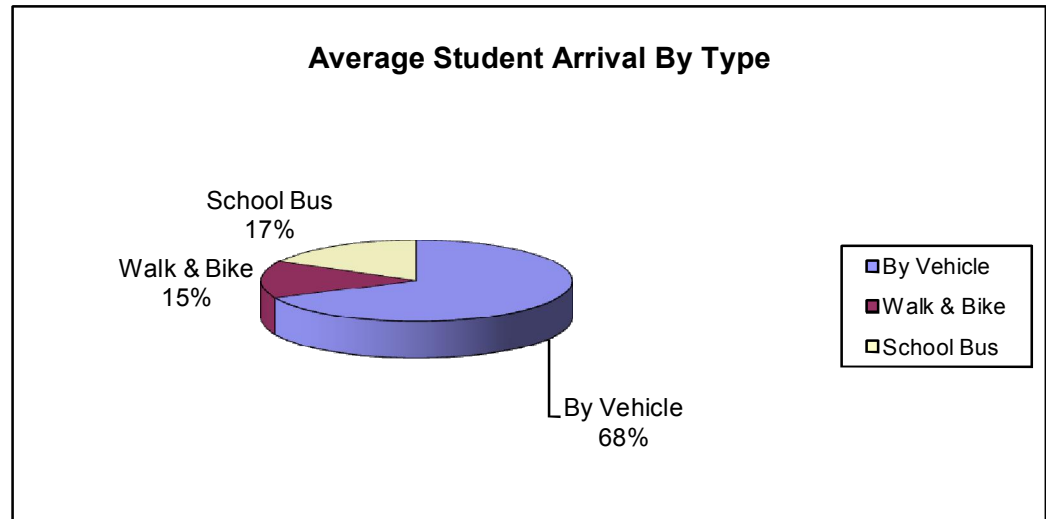

SCHOOL NAME: LADERA ELEMENTARY
 COUNTS TAKEN: SEPTEMBER 14-16, 2010

The Number of Students that Arrived to School:					
	Weather	Vehicle	Walking & Biking	School Bus	Total by Day
Tuesday, September 14	Sunny & Clear; mid 50s	424	81	88	593
Wednesday, September 15	Sunny & Clear; low 50s	429	91	78	598
Thursday, September 16	Sunny & Clear; high 40s	356	91	140	587

Vehicle Counts at Ladera

	Number of Vehicles
Tuesday, September 14	290
Wednesday, September 15	313
Thursday, September 16	233