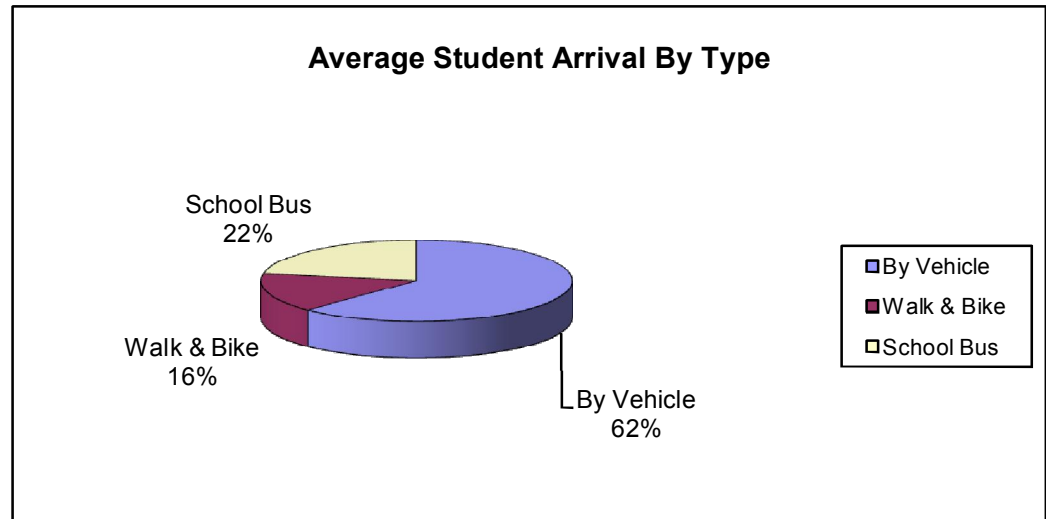

SCHOOL NAME: LADERA ELEMENTARY  
 COUNTS TAKEN: APRIL 12-14, 2011

The Number of Students that Arrived to School:					
	Weather	Vehicle	Walking & Biking	School Bus	Total by Day
Tuesday, April 12	Partly Cloudy; high 30s	355	107	128	590
Wednesday, April 13	Sunny; mid 30s	372	90	130	592
Thursday, April 14	Sunny; low 30s	374	79	134	587

**Vehicle Counts at Ladera**

	Number of Vehicles
Tuesday, April 12	207
Wednesday, April 13	237
Thursday, April 14	235