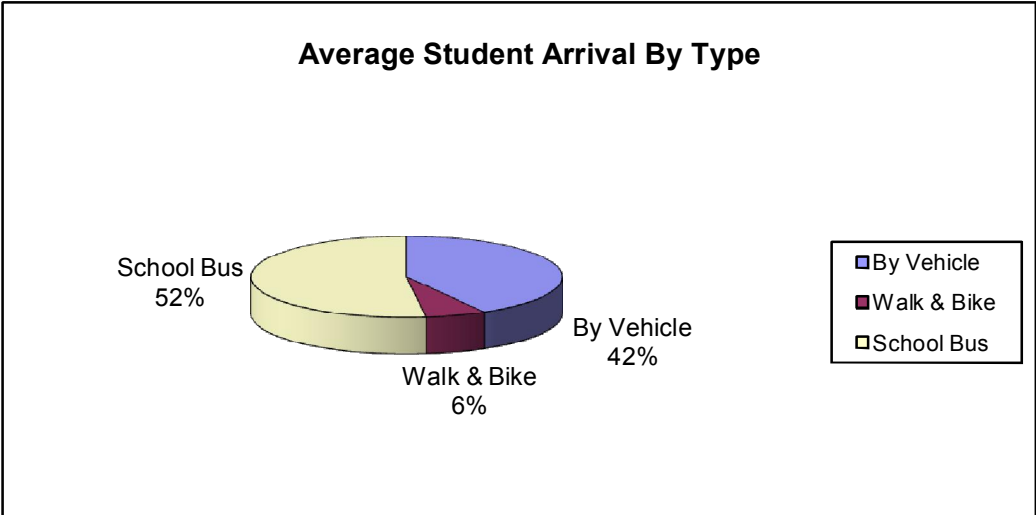

SCHOOL NAME: CENTRAL PRIMARY  
 COUNTS TAKEN: MAY 17-19, 2011

The Number of Students that Arrived to School:					
	Weather	Vehicle	Walking & Biking	School Bus	Total by Day
Tuesday, May 17	Cloudy; Low 40s	258	43	322	623
Wednesday, May 18	Partly Cloudy; mid 40s	256	36	327	619
Thursday, May 19	Partly Cloudy; low 40s	265	38	321	624

**Vehicle Counts at Central Primary**

	Number of Vehicles
Tuesday, May 17	242
Wednesday, May 18	199
Thursday, May 19	217