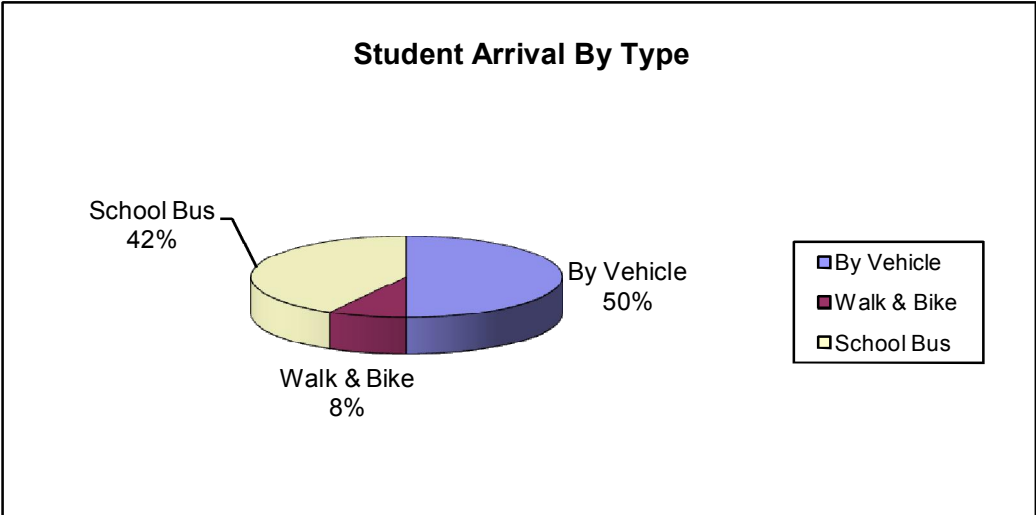

SCHOOL NAME: APACHE ELEMENTARY  
COUNTS TAKEN: May 11-13, 2010

The Number of Students that Arrived to School:					
	Weather	By Vehicle	Walking & Biking	School Bus	Total by Day
Tuesday, May 11	Sunny & Clear; Low 40s	210	35	190	435
Wednesday, May 12	Sunny & Clear; Low 30s	225	36	178	439
Thursday, May 13	Sunny & Clear; High 30s	220	36	180	436

**Vehicle Counts at Apache**

	Number of Vehicles
Tuesday, May 11	157
Wednesday, May 12	161
Thursday, May 13	149