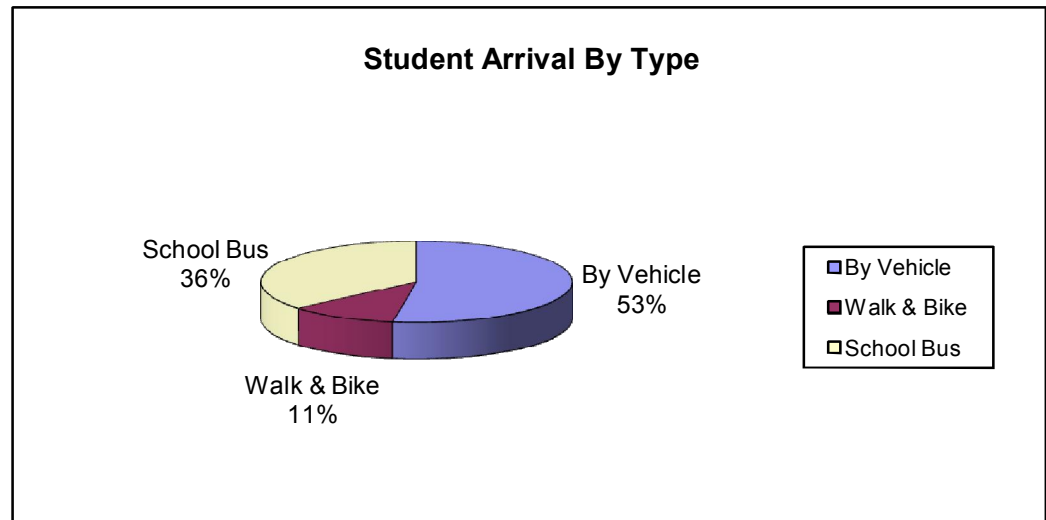

SCHOOL NAME: APACHE ELEMENTARY
 COUNTS TAKEN: September 8-10, 2009

The Number of Students that Arrived to School:					
	Weather	By Vehicle	Walking & Biking	School Bus	Total by Day
Tuesday, September 8	Sunny & Clear; Low 60s	224	47	153	424
Wednesday, September 9	Sunny & Clear; High 50s	222	48	156	426
Thursday, September 10	Cloudy; Low 60s	220	48	152	420

Vehicle Counts at Apache

	Number of Vehicles
Tuesday, September 8	144
Wednesday, September 9	145
Thursday, September 10	140