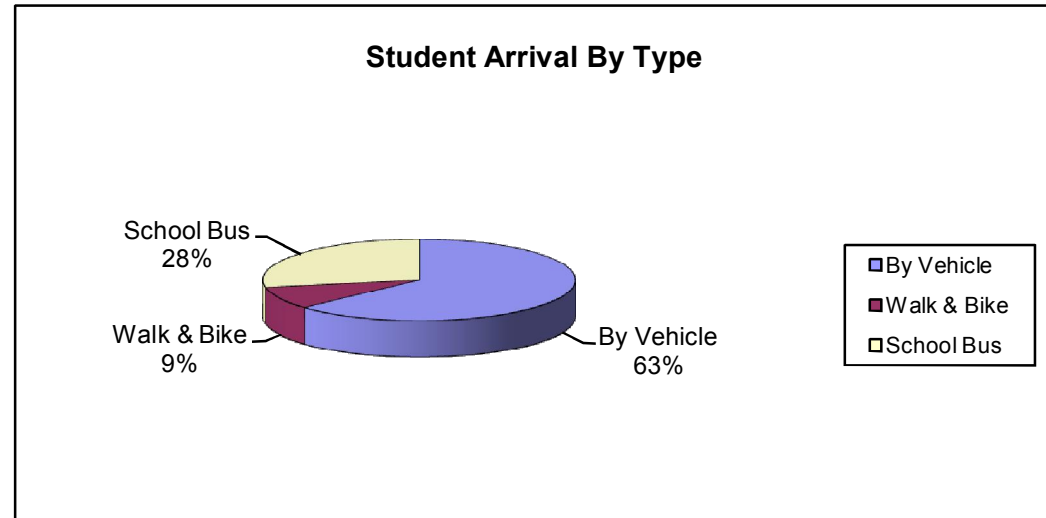

SCHOOL NAME: APACHE ELEMENTARY
COUNTS TAKEN: APRIL 13-14 & 16, 2009

The Number of Students that Arrived to School:					
	Weather	By Vehicle	Walking & Biking	School Bus	Total by Day
Monday, April 13	Sunny & Clear; High 30s	280	24	116	420
Tuesday, April 14	Cloudy; Low 40s	255	45	118	418
Thursday, April 16	Partly Cloudy; mid-30s	261	45	118	424