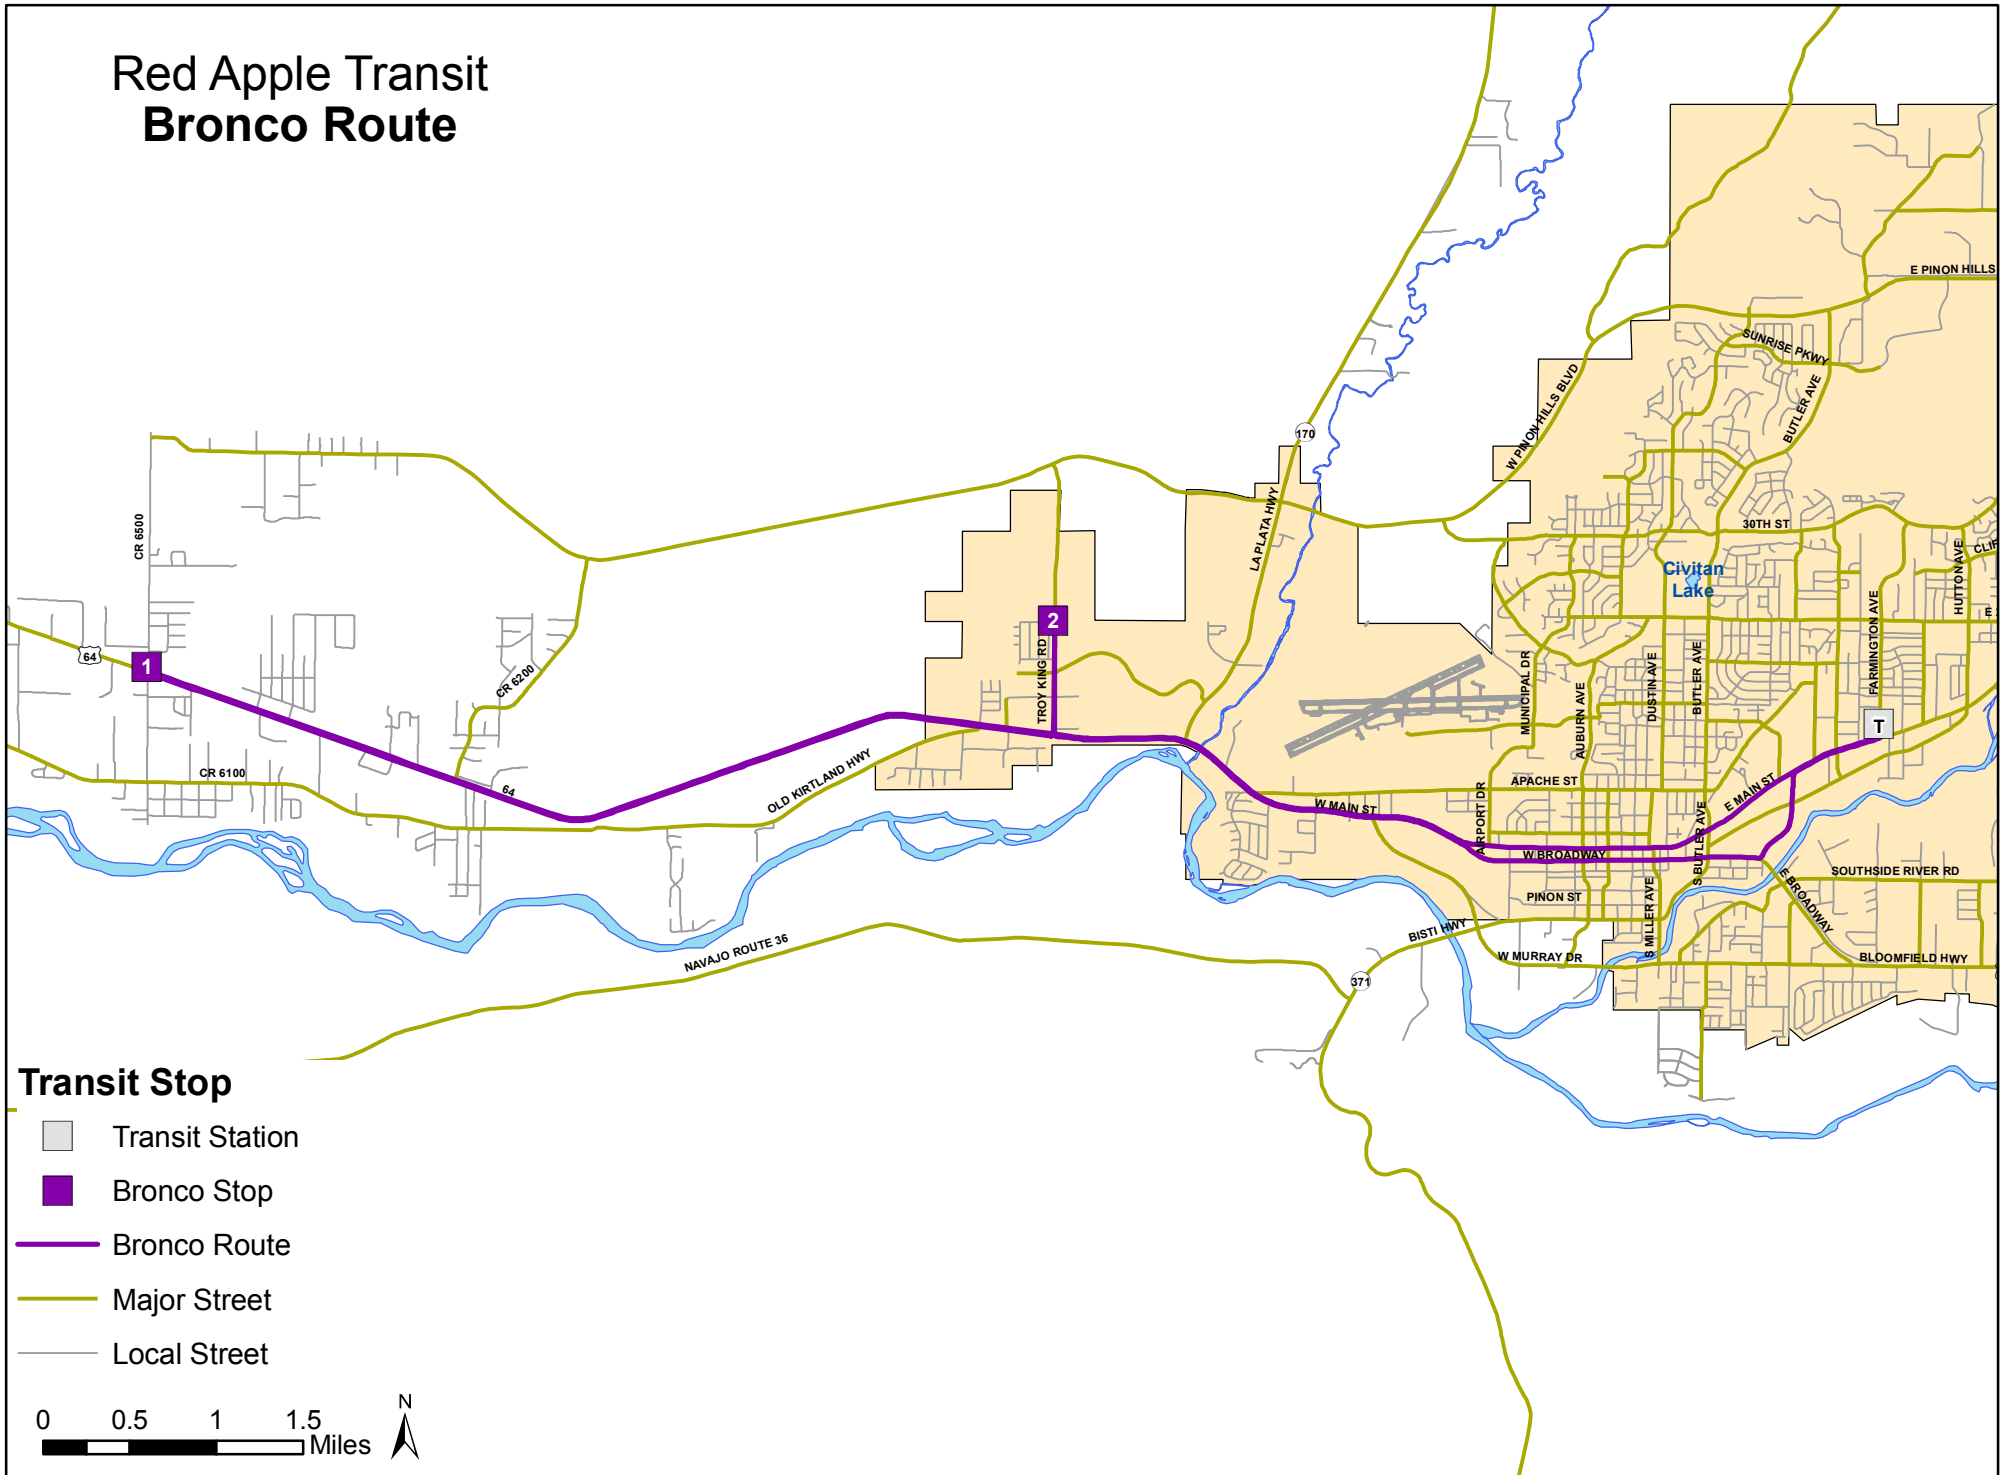

Red Apple Transit Bronco Route

KIRTLAND BRONCO ROUTE SCHEDULE

		STOP TIMES		
Stop 1	Central Center	7:00AM	12:30PM	5:30PM
Stop 2	Mesa Mobile Home Park	7:12AM	12:42PM	5:42PM
Orchard Plaza Depart to Kirtland		6:30AM	12:00PM	5:00PM

FARES:

Standard: \$1/One-way within Farmington (Includes Mesa Mobile Home Park residents & Wildflower Drive riders)

\$2/One-way to or from Aztec, Bloomfield, & Kirtland

½ Fare: Seniors (65 & older), Students (with valid school id), Disabled Riders, and Medicare/Medicaid Cardholders

Dial-A-Ride Services are available on a first-come, first-served basis within the Farmington city limits only. Reservations may be made during all hours of operations and on Sundays. Minimum 24 hour advance notice required. Call 505-325-3409 to make reservation. Reservations may be made up to 30 days in advance.

OPERATING

The Red Apple Transit operates Monday thru Saturday, 7:00am till 6:00pm.

Holidays: New Year’s Day, Martin Luther King Day, Presidents Day, Good Friday, Memorial Day, Independence Day, Labor Day, Thanksgiving Day, Christmas Day.