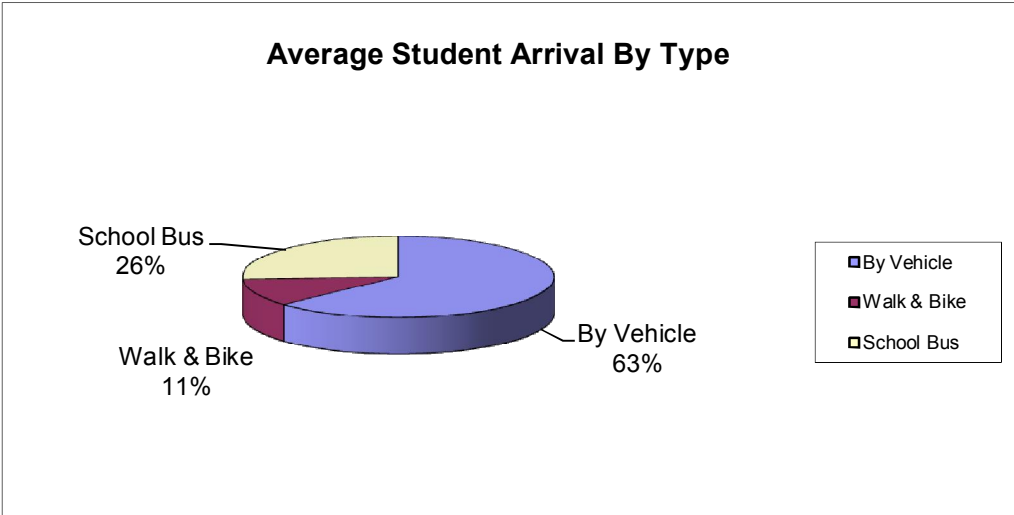

SCHOOL NAME: MESA VERDE ELEMENTARY
 COUNTS TAKEN: September 20, 21, 22, 2011

		The Number of Students that Arrived to School:			
	Weather	By Vehicle	Walking & Biking	School Bus	Total by Day
Tuesday, September 20	Sunny; low 50s	344	67	140	551
Wednesday, September 21	Sunny; low 50s	354	60	134	548
Thursday, September 22	Sunny; low 50s	339	54	153	546

Vehicle Counts (North/South Lots Combined)

	Number of Vehicles
Tuesday, September 20	235
Wednesday, September 21	245
Thursday, September 22	225