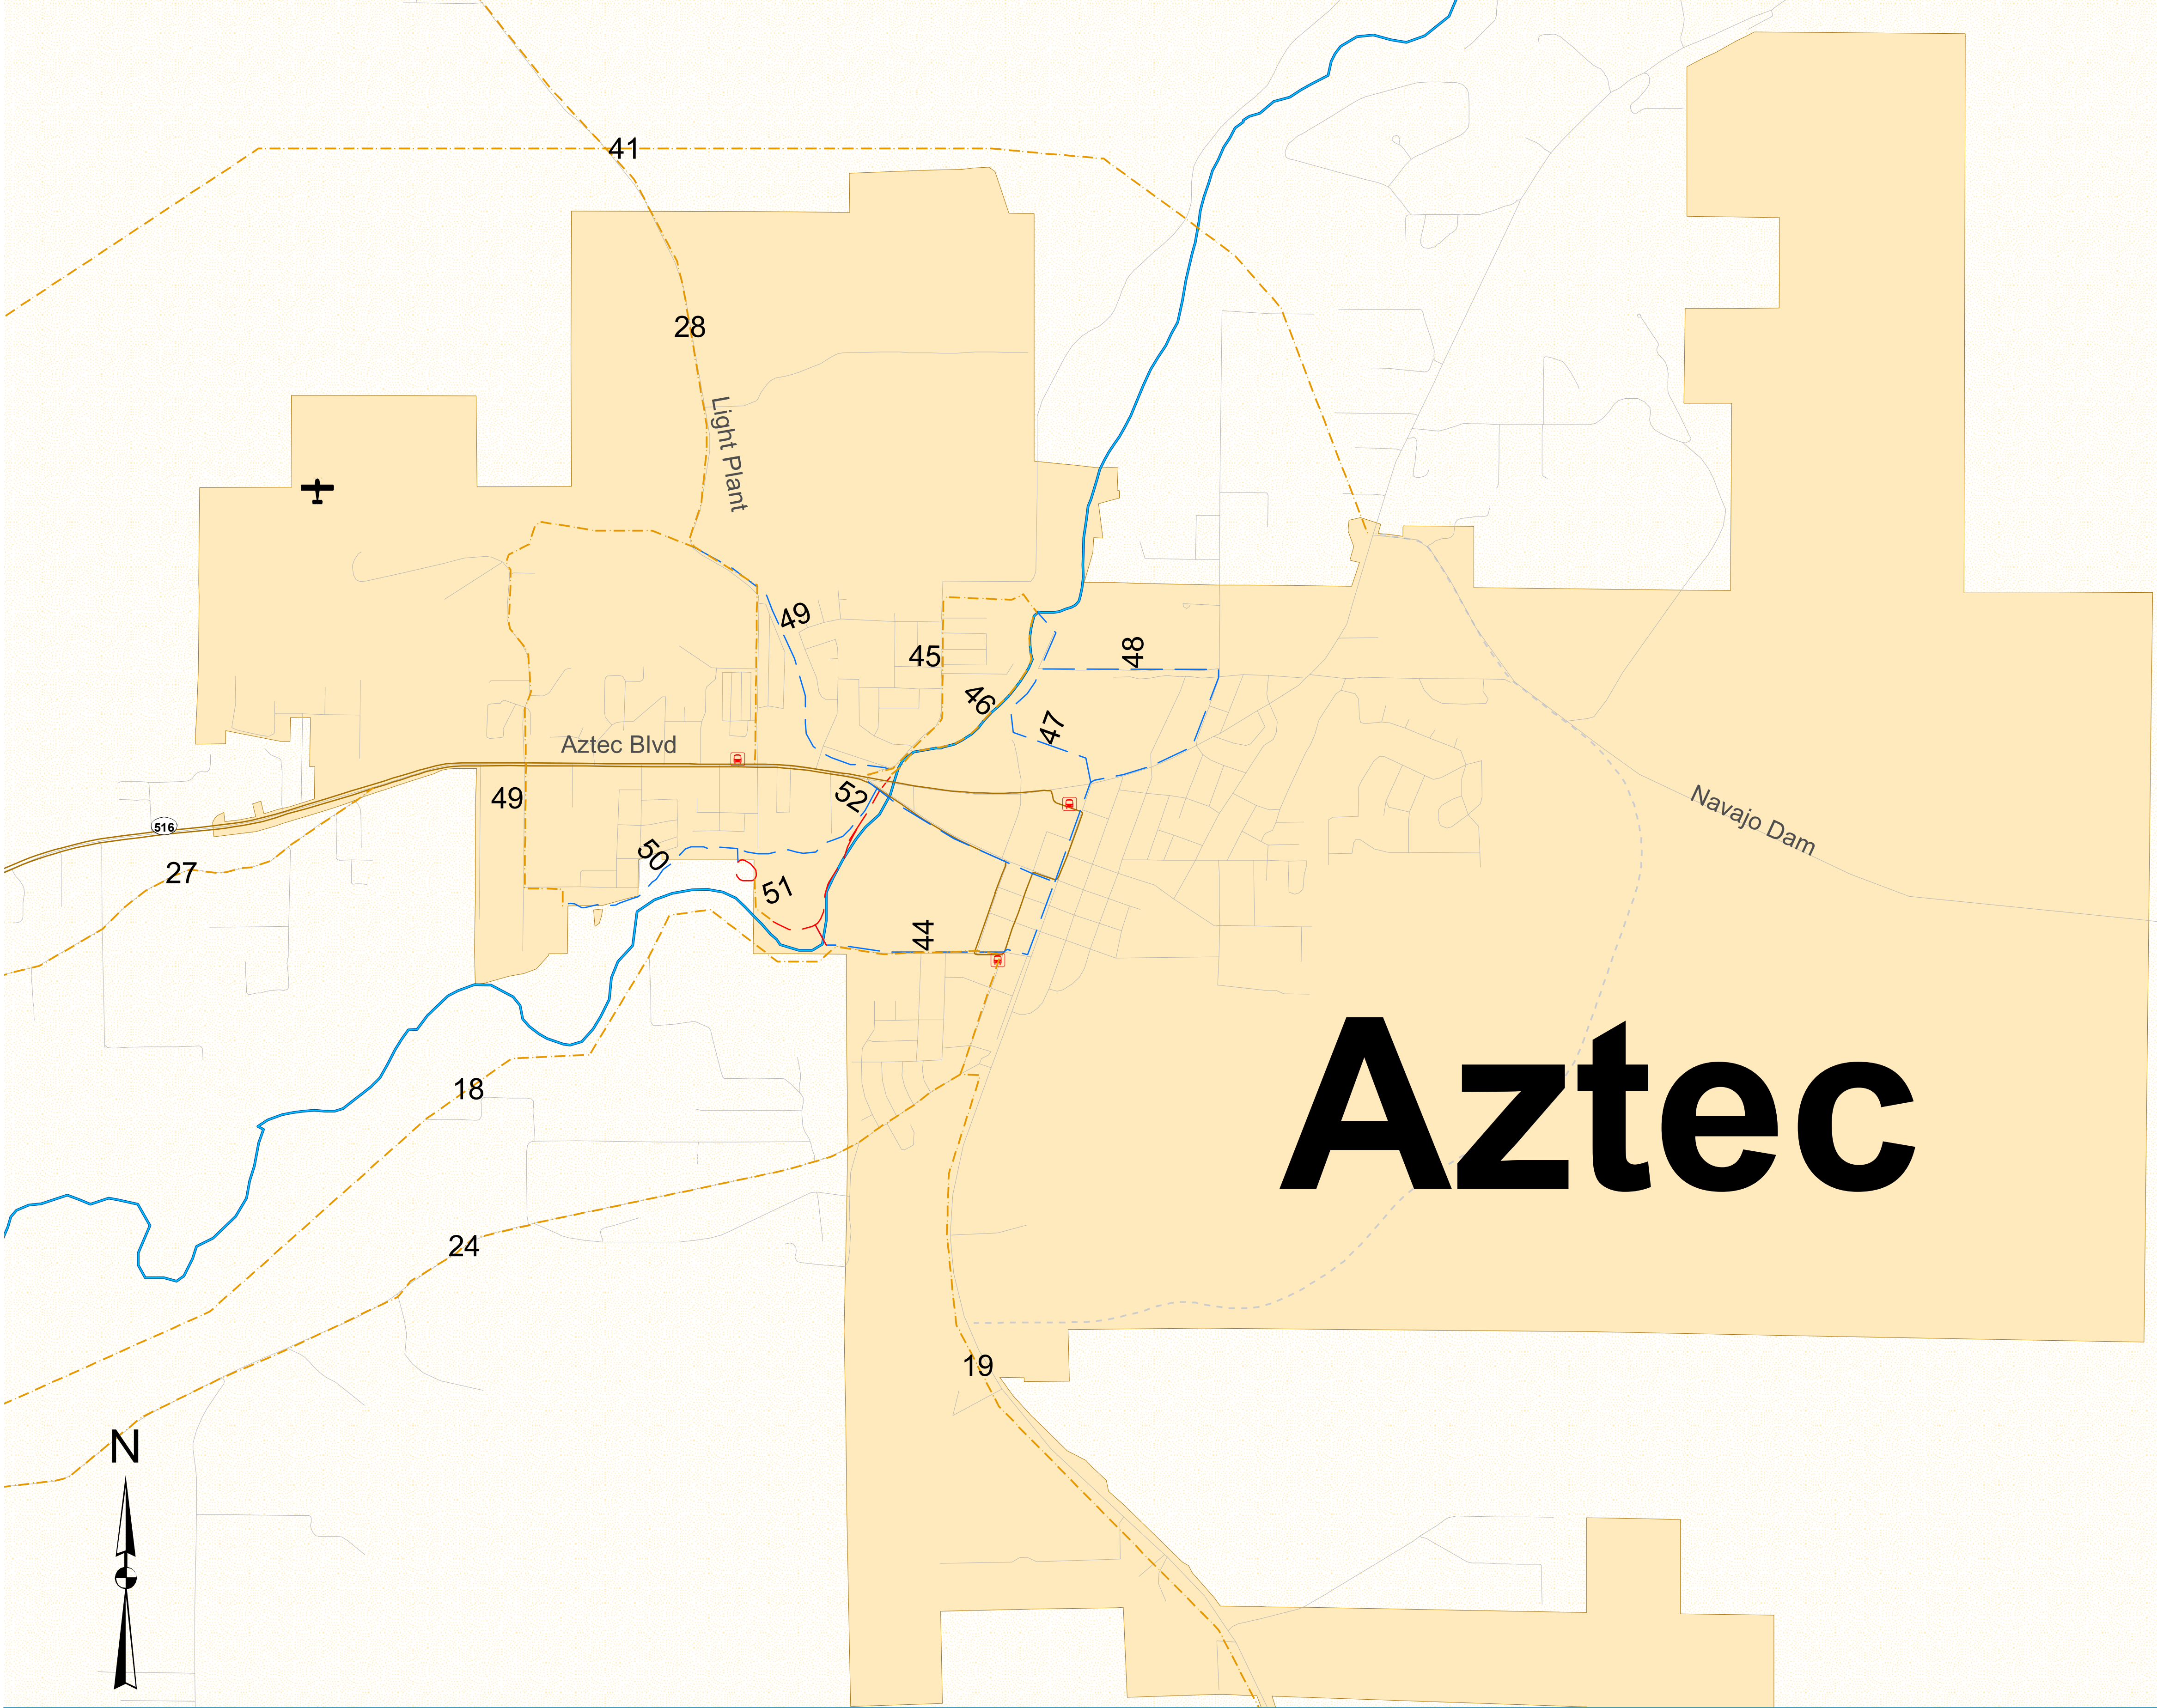

Bicycle-Pedestrian Network

-  Regional
-  Aztec Built
-  Aztec
-  Red Apple Transit Stops
-  Red Apple Transit Line

Map Revised: October 7, 2009

Farmington MPO Local Bike-Pedestrian Network In Aztec