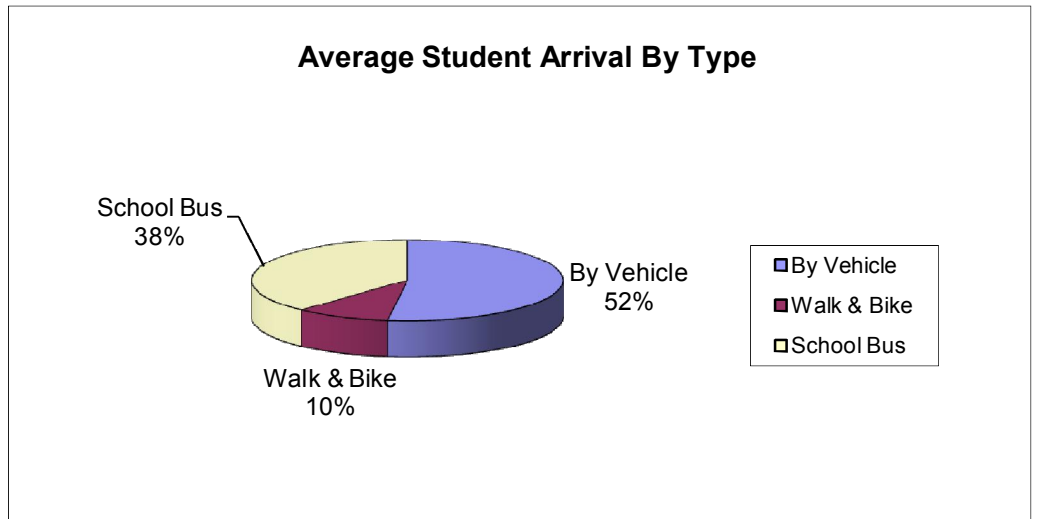

SCHOOL NAME: APACHE ELEMENTARY
 COUNTS TAKEN: September 13-15, 2011

		The Number of Students that Arrived to School:			
	Weather	By Vehicle	Walking & Biking	School Bus	Total by Day
Tuesday, September 13	Sunny & Clear; High 50s	210	59	172	441
Wednesday, September 14	Cloudy & Rain; Low 50s	260	23	168	451
Thursday, September 15	Sunny & Clear; Low 50s	223	49	169	441

Vehicle Counts at Apache

	Number of Vehicles
Tuesday, September 13	128
Wednesday, September 14	177
Thursday, September 15	181